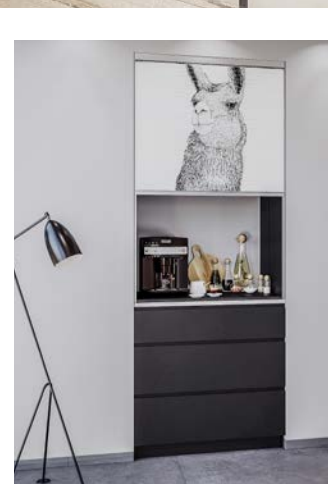

Plus de liberté d'agencement

La personnalisation de notre intérieur est une des grande tendance de notre société.

L'impression numérique personnalisée sur RAUVOLET permet à chacun, particulier ou gérant de magasin, de réaliser ses rideaux d'armoire avec ses propres photos, logos et de les intégrer à son intérieur selon ses envies.

- **Liberté de conception maximale** – grâce à des motifs entièrement personnalisables
- **Un grand nombre d'options** – grâce à la galerie d'images proposée
- **Légèreté et fluidité** – grâce à la technologie des éléments REHAU
- **Utilisation horizontale et verticale** – pour tous les espaces de rangement
- **Flexibilité d'installation** – grâce à différentes mécaniques et systèmes de guidage
- **Dès 1 pièce** – commandable via le configurateur de rideaux d'armoire