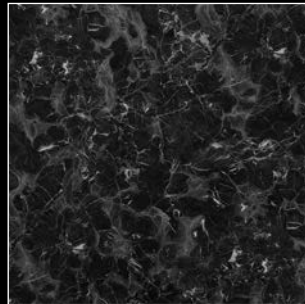

Legno Sbiancato
high gloss 1976L

Legno Bruciato
high gloss 1975L

Pressed boards

Composite 2.800 x 1.300 x 19,0 mm

Slim 2.800 x 1.300 x 4,2 mm

Discover more timeless and eye-catching uni decors in our RAUVISIO crystal collections.

Marmo Toscana
matt 2061L

Marmo Romano
matt 2062L

Marmo Bianco
matt 2063L

Marmo Nero
matt 2064L

Legno Antico
matt 2067L

Legno Sbiancato
matt 2069L

More information can be found at
interior.rehau.uk/rauvisio

Non-binding sample. Subject to variations.