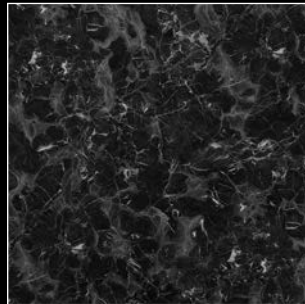

Strong Collection

Marmo Toscana
high gloss 1968L

Marmo Romano
high gloss 1969L

Conglomerato Chiaro
high gloss 1966L

Marmo Bianco
high gloss 1970L

Marmo Nero
high gloss 1971L

Ruggine
high gloss 1977L

Legno Antico
high gloss 1974L

Legno Sbiancato
high gloss 1976L

Legno Bruciato
high gloss 1975L

Pressed boards

Composite 2.800 x 1.300 x 19,0 mm

Slim 2.800 x 1.300 x 4,2 mm

Discover more timeless and eye-catching uni decors in our RAUVISIO crystal collections.