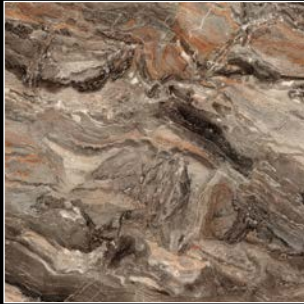

Strong Collection

Marmo Toscana
high gloss 1968L